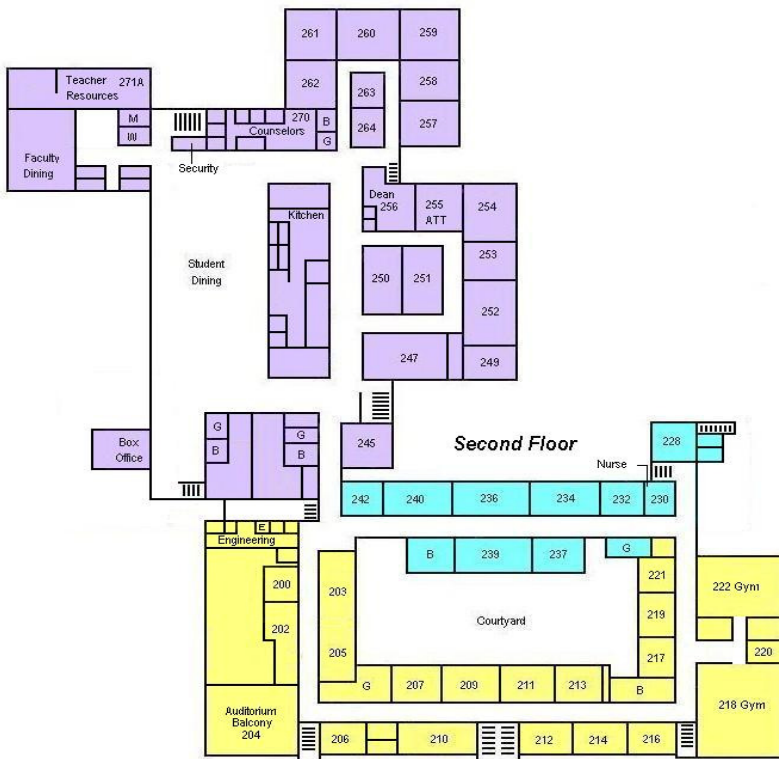

Natoma Avenue (Original Entrance)

**William Howard Taft High School**  
 6530 West Bryn Mawr Avenue  
 Chicago, IL 60631  
 773-534-1000

1939 Original Building
1959 First Addition
1974 Second Addition

NOT DRAWN TO SCALE  
 Updated April 2007